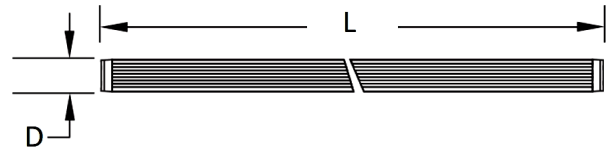

DIMENSIONS:

1"(Dia) X 67.32"(L)

T-RFG-6FT-30W-50K-C

6FT. LED REFRIGERATOR TUBE LAMPS

ELECTRICAL SPECIFICATIONS:

- Voltage: 120-277VAC 50/60Hz
- Wattage: 30W
- Power factor: >0.9

HOUSING SPECIFICATIONS:

- Housing: Aluminum Base + PC diffuser
- No infrared rays, no ultraviolet radiation, no thermal effect
- Instant start, no flickering, no humming, no RF interference
- Soft and wide light emitting
- Operating temperature: -22°F~122°F

CERTIFICATIONS: UL, DLC

MODEL	WATTS	MATERIAL	LUMENS	COLOR TEMP
T-RFG-6FT-30W-50K-C	30W	CLEAR	4200LM	5000K

LIGHTING SPECIFICATIONS:

- LED Type: SMD 2835
- PC Cover: Clear
- Total lumens: 4200LM
- Color temperature: 5000K